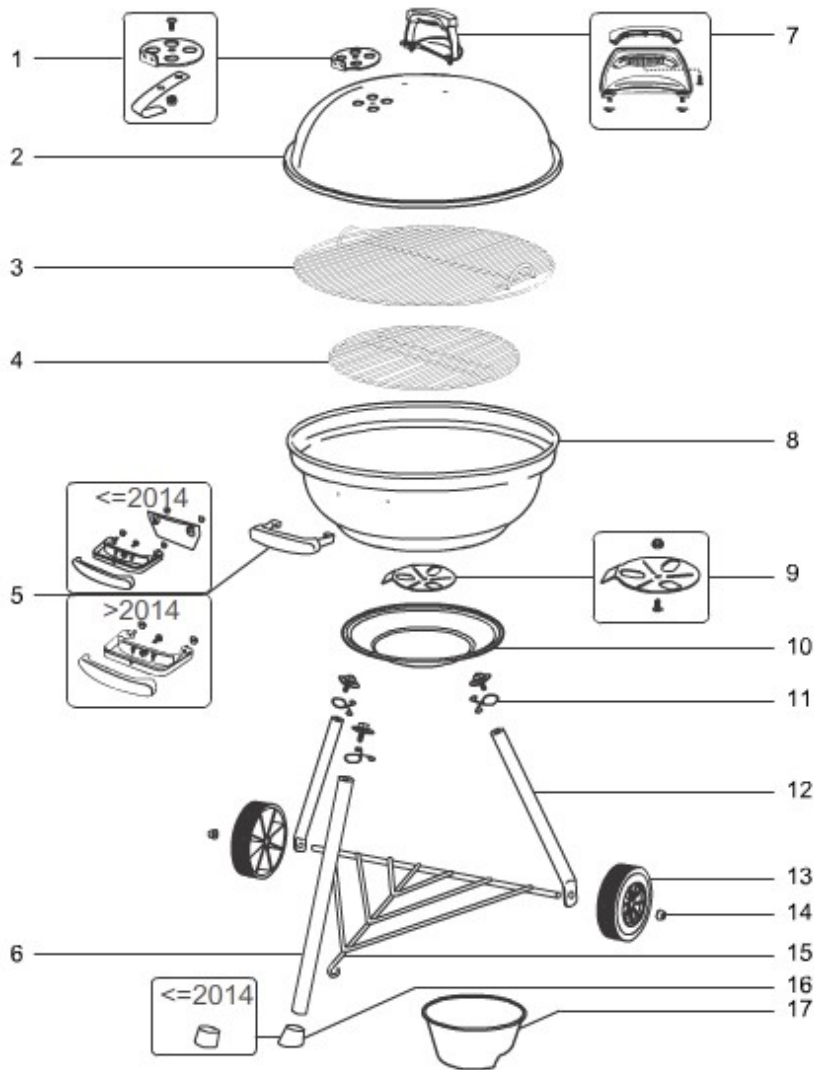

# SCHEMATICS

CUSTOMER SERVICE  
**1-800-446-1071**

Export (general) / Charcoal / Compact Kettles

[VIEW ALL](#)

MODEL #: 1221004 DESCRIPTION: COMPACT KETTLE 47CM (2010) (EXPORT)

[Print Schematic](#)

Compact XV EU AG 2015  
Additional Parts

04.14

SEQ	DESCRIPTION	PART#
A	Assembly guide, 47/57cm Compact. export	54235
A	Charcoal owners guide '13, EU	54770
W	Complete hardware kit, 47cm Compact '10	88563
W	Ash catcher clips (pack of 3)	60701
W	Hardware pack #2, 47/57 cm Compact	71780

1	Lid damper kit, 47cm Compact	65449
2	Lid assembly, 47cm Compact, black '15	65450
3	18.5" Cooking grate, Compact grills	74173
4	Charcoal grate for 47cm compact grills (packaged)	80749
5	Bowl handle kit, Compact '15 - export	65444
5	Handle kit for bowl, 47 cm Compact '10	80680
6	Front leg, Compact - export	65467
7	Handle kit w/shield, gray 47cm Compact	65447
8	Bowl for 47 cm Compact Grill. Black.	98166
9	Bowl damper, 47cm Compact '15	65455
10	Ash catcher, 18.5" Compact '15 - export	65442
11	Ash catcher clips (pack of 3)	60701
12	Rear legs (set of 2), Compact - export	70178
13	6" Wheel (set of 2) w/black wall	80748
14	Replacement hubcaps (pack of 3)	987101
15	Triangle, black, 47cm Compact '15	65452
16	Hardware pack #2, 47/57 cm Compact	71780
16	Leg cap tube, white	87201
17	Measuring cup, '15	65456
410	Assembly guide, 47/57cm Compact. export	54235
410	Charcoal owners guide '13, EU	54770
470	Ash catcher clips (pack of 3)	60701
470	Complete hardware kit, 47cm Compact '10	88563
470	Hardware pack #2, 47/57 cm Compact	71780

29 Items Found

[SCROLL TO TOP](#)

[View All](#)