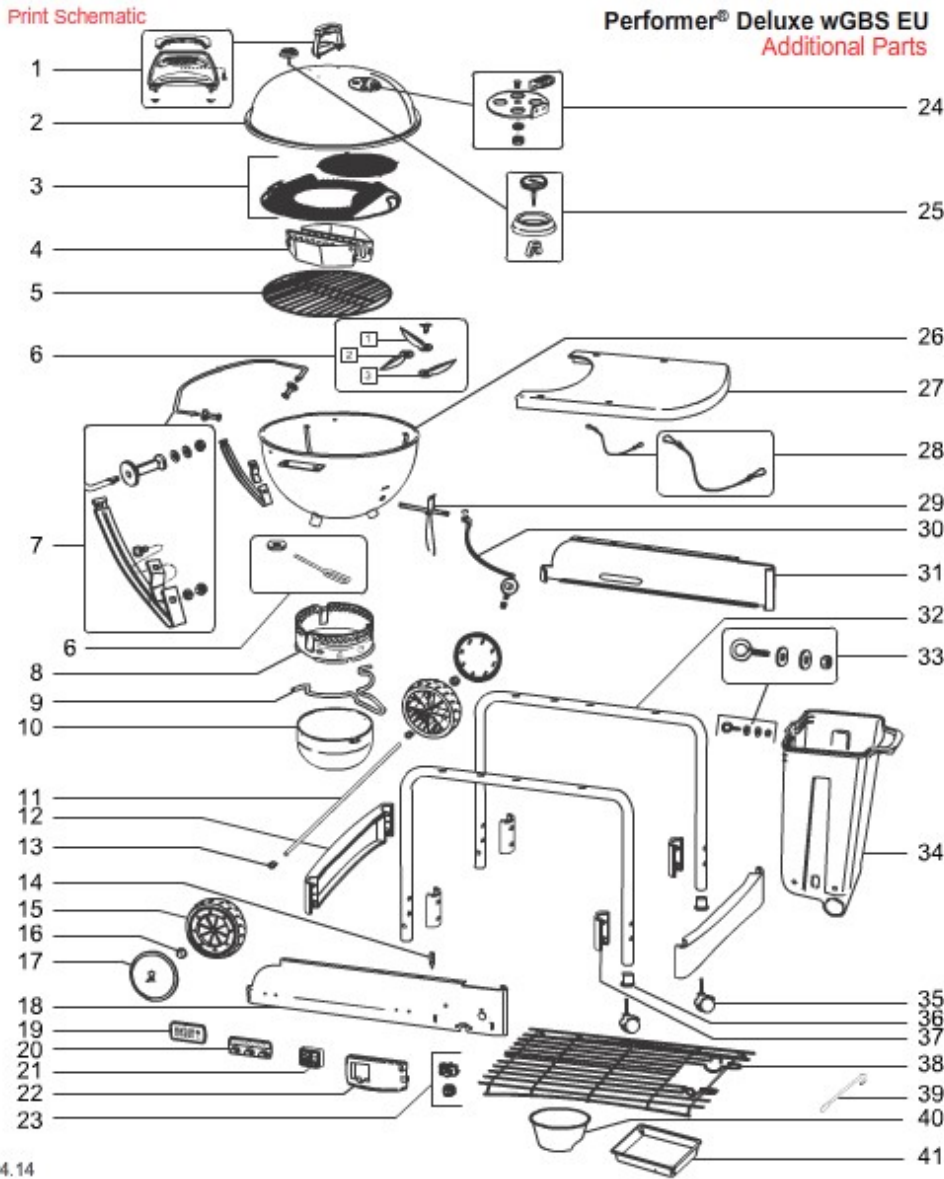

SCHEMATICS

CUSTOMER SERVICE
1-800-446-1071

Export (general) / Charcoal / Performer (2013-2014)

[VIEW ALL](#)

MODEL #: 15501004 DESCRIPTION: PERFORMER DELUXE W/GBS (2014) (EUROPE)

SEQ	DESCRIPTION	PART#
A	Assembly/Owners Guide, Performer Deluxe w/GBS, EU/ME/ZA '15	57873
A	Charcoal Owners Guide, export '15	57882
W	Hardware, tuck away lid holder, Performer	91734
W	Hardware kit, Performer Premium/Deluxe	91745
W	Replacement hubcaps (pack of 3)	987101

W	Hardware for burner tube/lid bale, Performer	88102
1	Handle kit w/shield (black), '13	60298
2	Lid assembly, 22.5" Performer/Master-Touch, black '15	65147
3	22.5" Wire grate insert, SS '14	65058
3	22.5" Cooking grate w/wire insert, SS '14	65057
4	Char-Basket assembly (qty. 1)	62423
5	Charcoal grate for 22" kettle	65947
6	One-Touch cleaning kit, 22"	90720
7	Hardware, tuck away lid holder '15	65188
8	Ash catcher assembly, 22.5", black (for grills with GBS)	65162
8	22.5" Ash catcher ring, '15	65190
9	Ash catcher assembly, 22.5", black (for grills with GBS)	65162
9	22.5" Ash catcher handle '15	65195
10	Ash catcher bowl	65196
10	Ash catcher assembly, 22.5", black (for grills with GBS)	65162
11	Axle, 22.5" One-Touch Platinum/Performer	60032
12	Leg frame bracket w/black caps, Performer	60029
13	Sleeve hub, black	65427
14	Wire snap clip for Summit Silver/Gold, hi-temp	42181
15	8" Wheel w/insert '15	65144
16	Replacement hubcaps (pack of 3)	987101
17	Wheel insert (Set of 2)	65428
18	Front panel, Performer Deluxe '13, export	85677
19	Weber logo	91361
20	Tool holder, Performer	85685
21	Digital timer, Performer Deluxe, gray	65161
22	Control panel cover/hinge, Performer Deluxe - export	85680
23	Ignition module, Performer Platinum '13	85681
23	Electronic igniter kit	65737